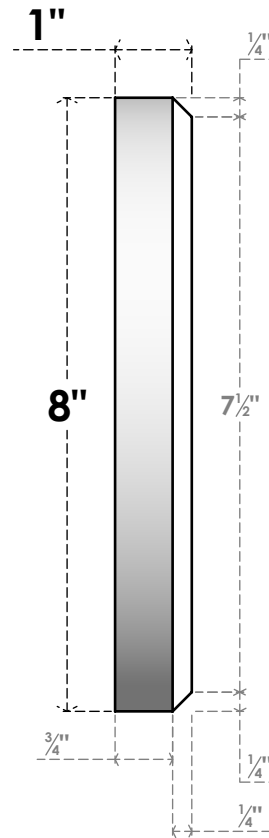

# ROSP080X080X100GRY07

8"W X 8"H X 1"P STANDARD GRAYSON STAR ROSETTE WITH BEVELED EDGE, ARCHITECTURAL GRADE PVC

**FRONT**

**SIDE**

EKENA MILLWORK  
2300 WEST MAIN ST.  
CLARKSVILLE, TX 75426  
TOLL FREE: 866-607-0453  
WWW.EKENAMILLWORK.COM

**NOTES**

1. INSTALLATION TO BE COMPLETED IN ACCORDANCE WITH MANUFACTURER'S SPECIFICATIONS.
2. DRAWING MAY NOT BE TO SCALE
3. THIS DRAWING IS INTENDED FOR DESIGN AND PLANNING PURPOSES ONLY.
4. ALL INFORMATION CONTAINED HEREIN WAS CURRENT AT THE TIME OF DEVELOPMENT BUT MUST BE REVIEWED AND APPROVED BY THE PRODUCT MANUFACTURER TO BE CONSIDERED ACCURATE.
5. ARCHITECTURAL GRADE PVC PRODUCTS ARE MADE FROM EXPANDED CELLULAR PVC AND COME NATURALLY WHITE BUT MAY BE PAINTED