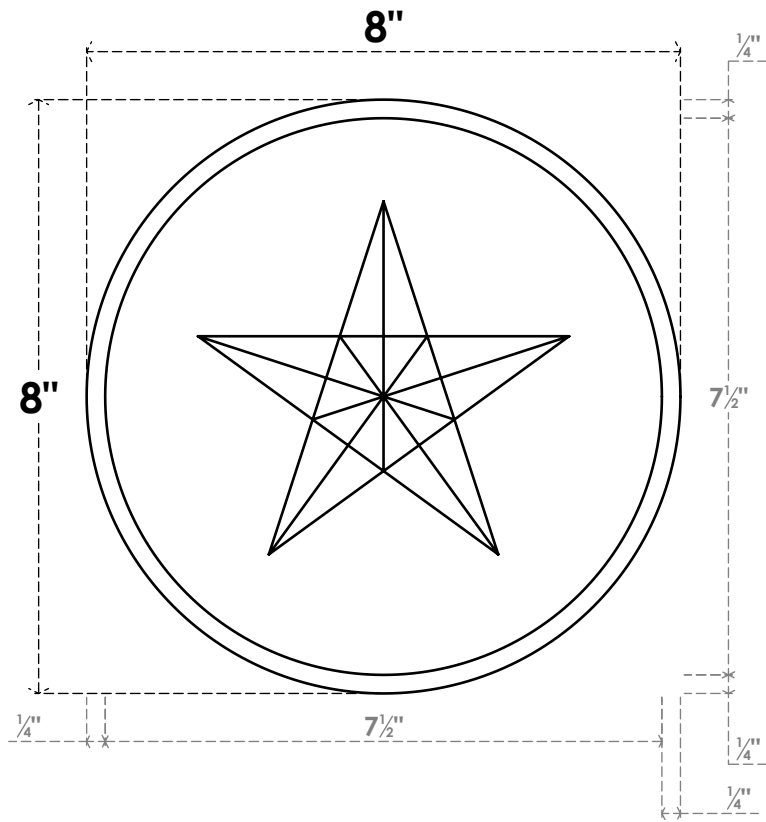

# ROSP080X080X100GRY07

8"W X 8"H X 1"P STANDARD GRAYSON STAR ROSETTE WITH BEVELED EDGE, ARCHITECTURAL GRADE PVC

**FRONT**

**SIDE**

EKENA MILLWORK  
2300 WEST MAIN ST.  
CLARKSVILLE, TX 75426  
TOLL FREE: 866-607-0453  
WWW.EKENAMILLWORK.COM